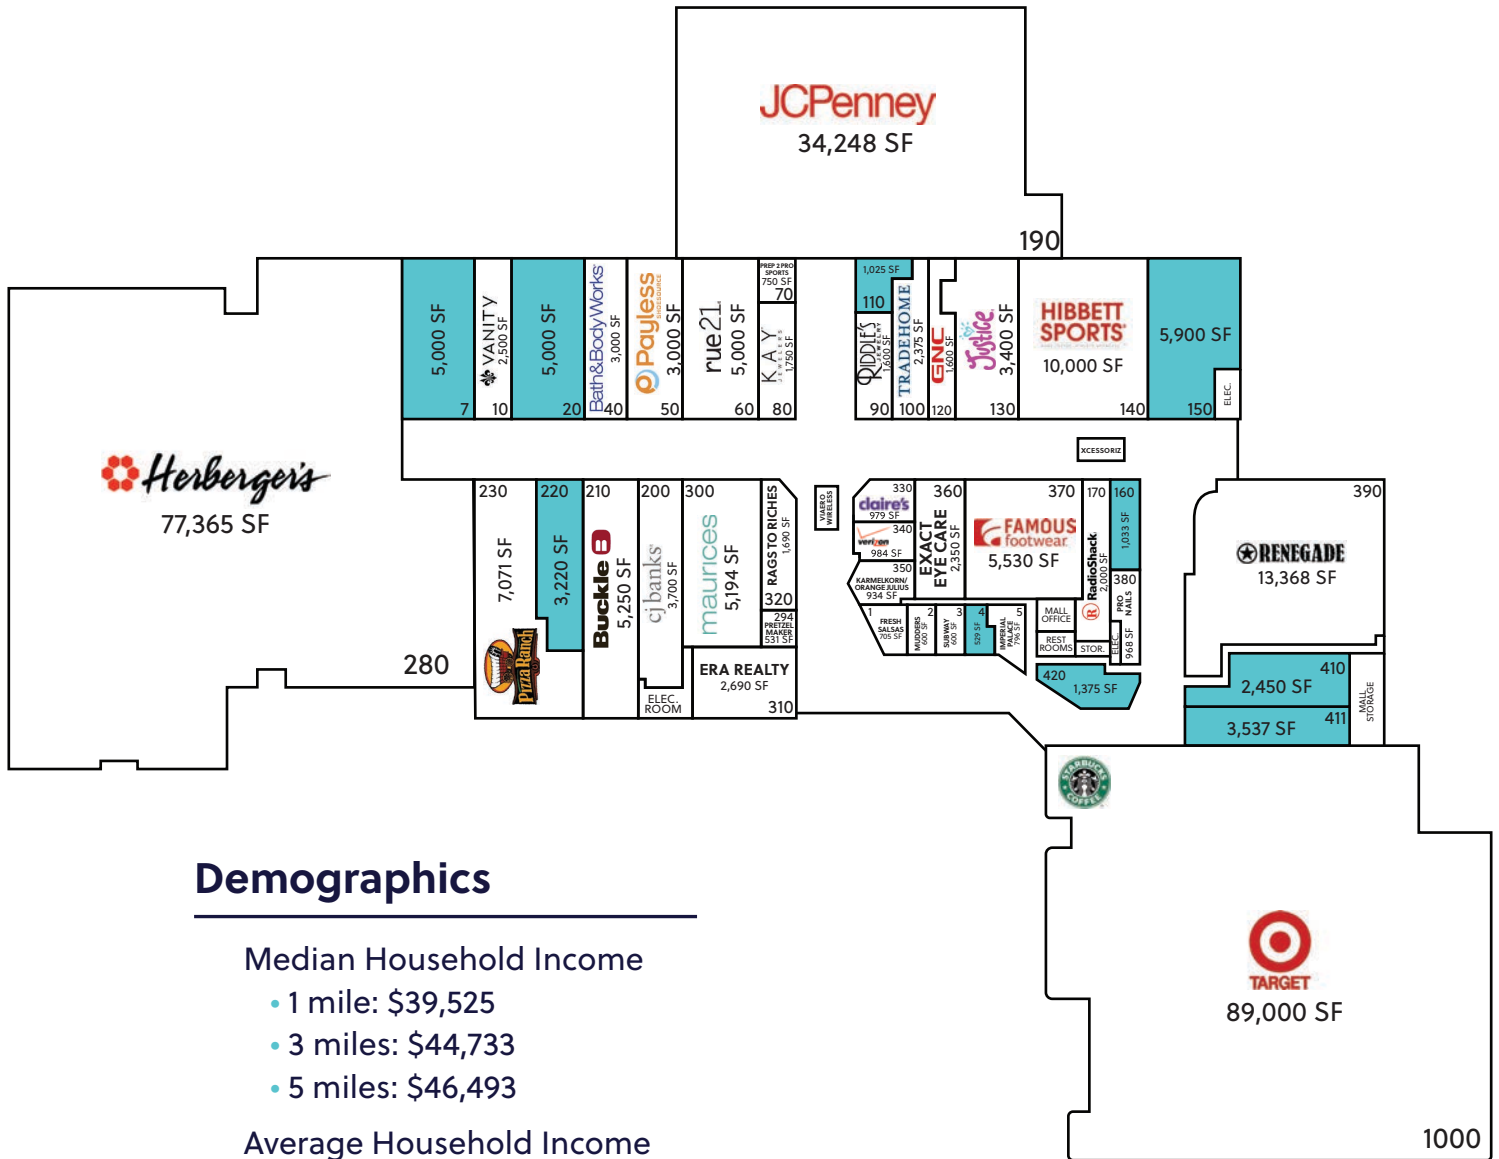

Sunset Plaza

1700 Market Lane | Norfolk, NE 68701

Features

- Great visibility from Hwy 275 & Hwy 81
- Across from Fortune 500 company, Nucor Steel
- Norfolk's Faith Regional Hospital is a large draw to the area
- Home of Northeast Community College
- Three high schools in the community

Sunset Plaza

1700 Market Lane | Norfolk, NE 68701

Demographics

Median Household Income

- 1 mile: \$39,525
- 3 miles: \$44,733
- 5 miles: \$46,493

Average Household Income

- 1 mile: \$47,141
- 3 miles: \$58,190
- 5 miles: \$59,636

Population

- 109,645 (trade area)