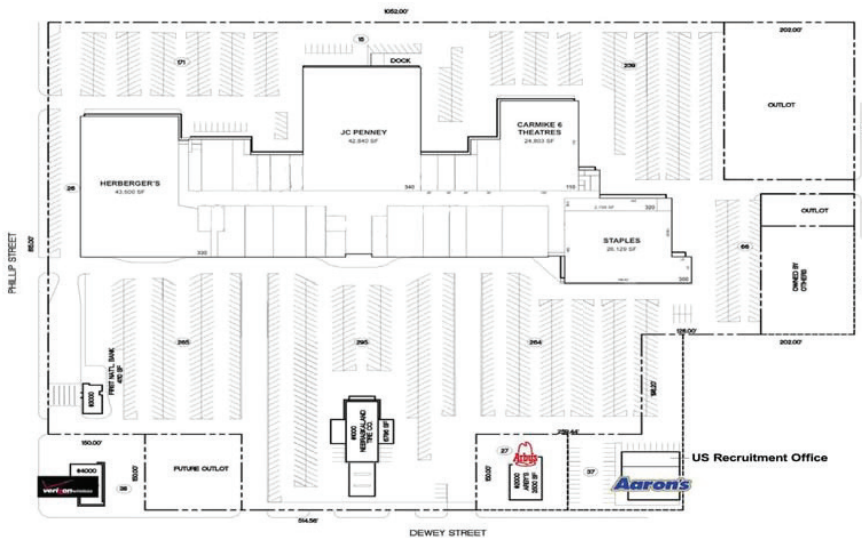

Platte River Mall

1000 South Dewey St. | North Platte, NE 69101

Features

- Great visibility
- North Platte is home to the largest railroad yard in the world
- Located just off I-80
- In the heart of the primary retail corridor