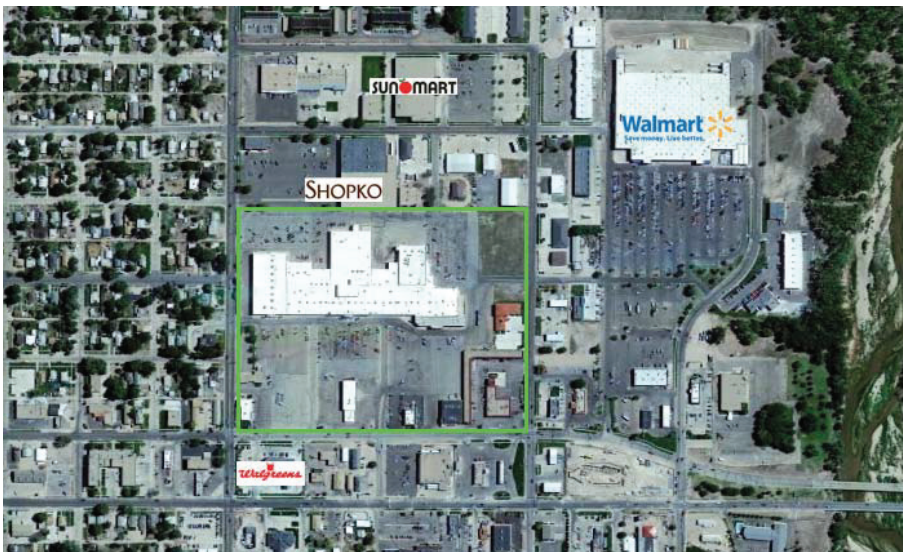

Platte River Mall

1000 South Dewey St. | North Platte, NE 69101

Features

- Great visibility
- North Platte is home to the largest railroad yard in the world
- Located just off I-80
- In the heart of the primary retail corridor

Platte River Mall

1000 South Dewey St. | North Platte, NE 69101

Demographics

Median Household Income

- 1 mile: \$39,046
- 3 miles: \$44,227
- 5 miles: \$45,872

Average Household Income

- 1 mile: \$52,635
- 3 miles: \$59,258
- 5 miles: \$61,388

Population

- 104,337 (trade area)